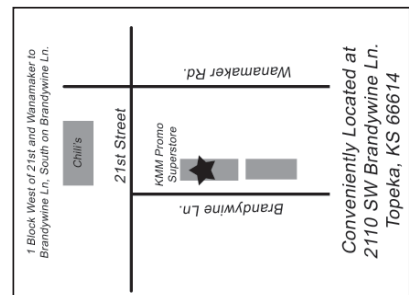

785-273-5002

www.KMMPromo.com

785-273-5002